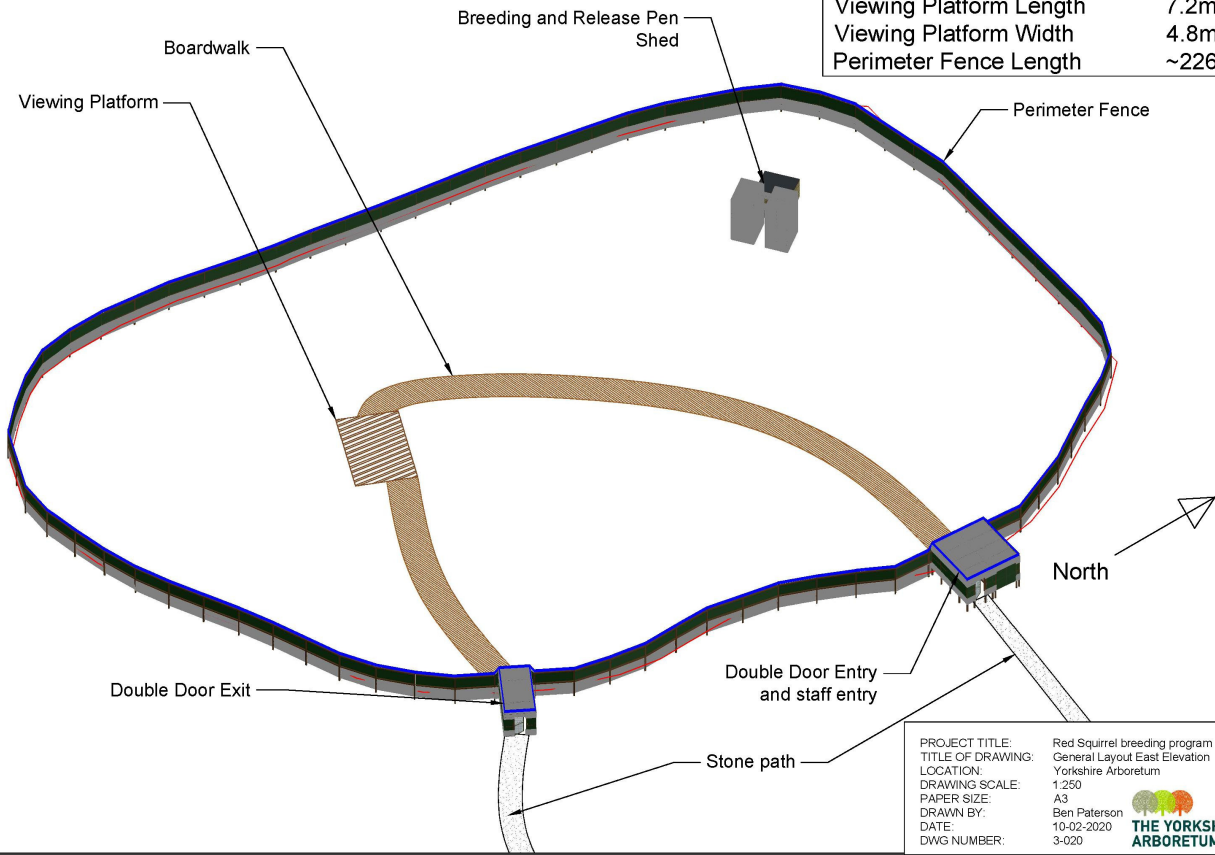

Boardwalk Length	~85m
Boardwalk Width	2.4m
Viewing Platform Length	7.2m
Viewing Platform Width	4.8m
Perimeter Fence Length	~226m

PROJECT TITLE: Red Squirrel breeding program
TITLE OF DRAWING: General Layout East Elevation
LOCATION: Yorkshire Arboretum
DRAWING SCALE: 1:250
PAPER SIZE: A3
DRAWN BY: Ben Paterson
DATE: 10-02-2020
DWG NUMBER: 3-020